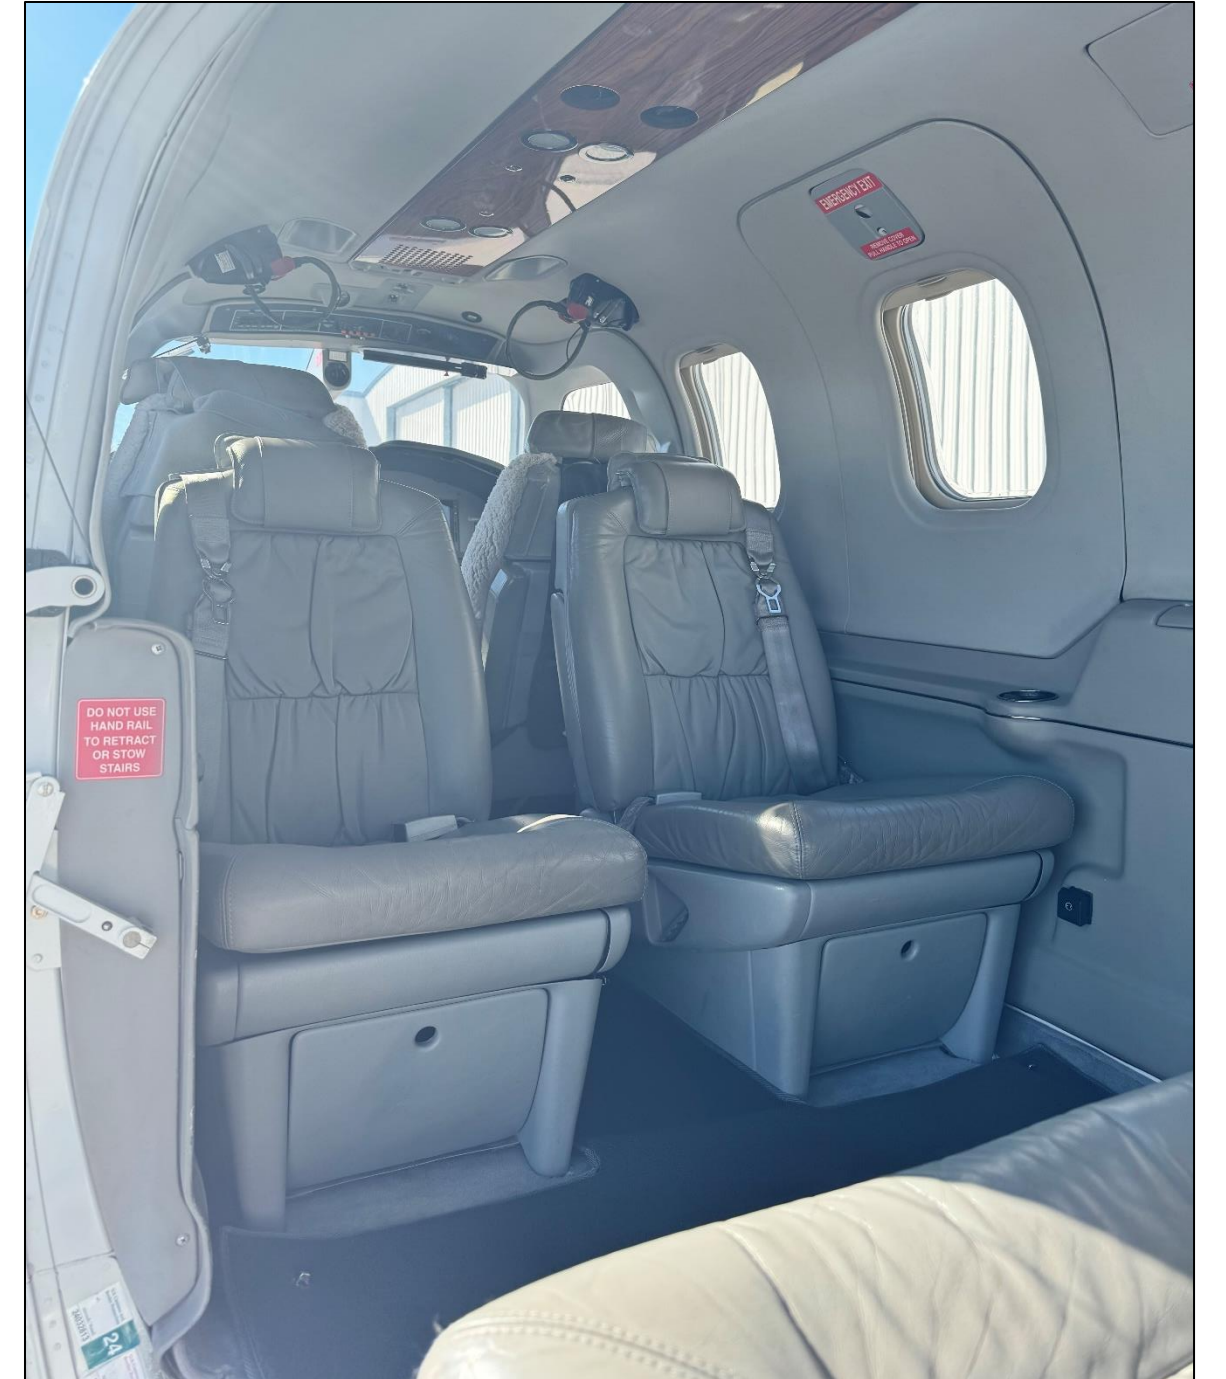

Socata TBM 850

C-FRUU, SN 362

AIRCRAFT SPECIFICATIONS:

Airframe	1,886 TTSN
Engine	PT6A-66D 1,886 TTSN
Prop	4 Blade Hartzell 1,886 TTSN
Exterior	Overall White with Red and Black accent striping. New in 2021
Interior	Seating for 4 passengers with seats finished in grey leather
*All specifications are subject to verification by the buyer	

AIRCRAFT SPECIFICATIONS:

Avionics	<p>Garmin G600 Txi Avionics Package – Dual G600 Txi PFD/MFD with GSU75 ADAHRS RVSM and Engine Indication System GMA 35c Remote Audio Panel GI275 Electronic Standby Dual GTN750 NAV/COM/GPS GSB 15 USB Charger GTS 825 Traffic Advisory System GWX75 Weather Radar GFC 600 Autopilot Dual GTX335DR/ GTX345DR Transponder</p>
Additional Features	<p>ADS-B Out Garmin GI-275 electronic standby indicator Garmin Flight Stream 510 Garmin GMA-35C audio panel XM weather & audio Garmin GDL-69A datalink & audio</p>
<p>*All specifications are subject to verification by the buyer</p>	